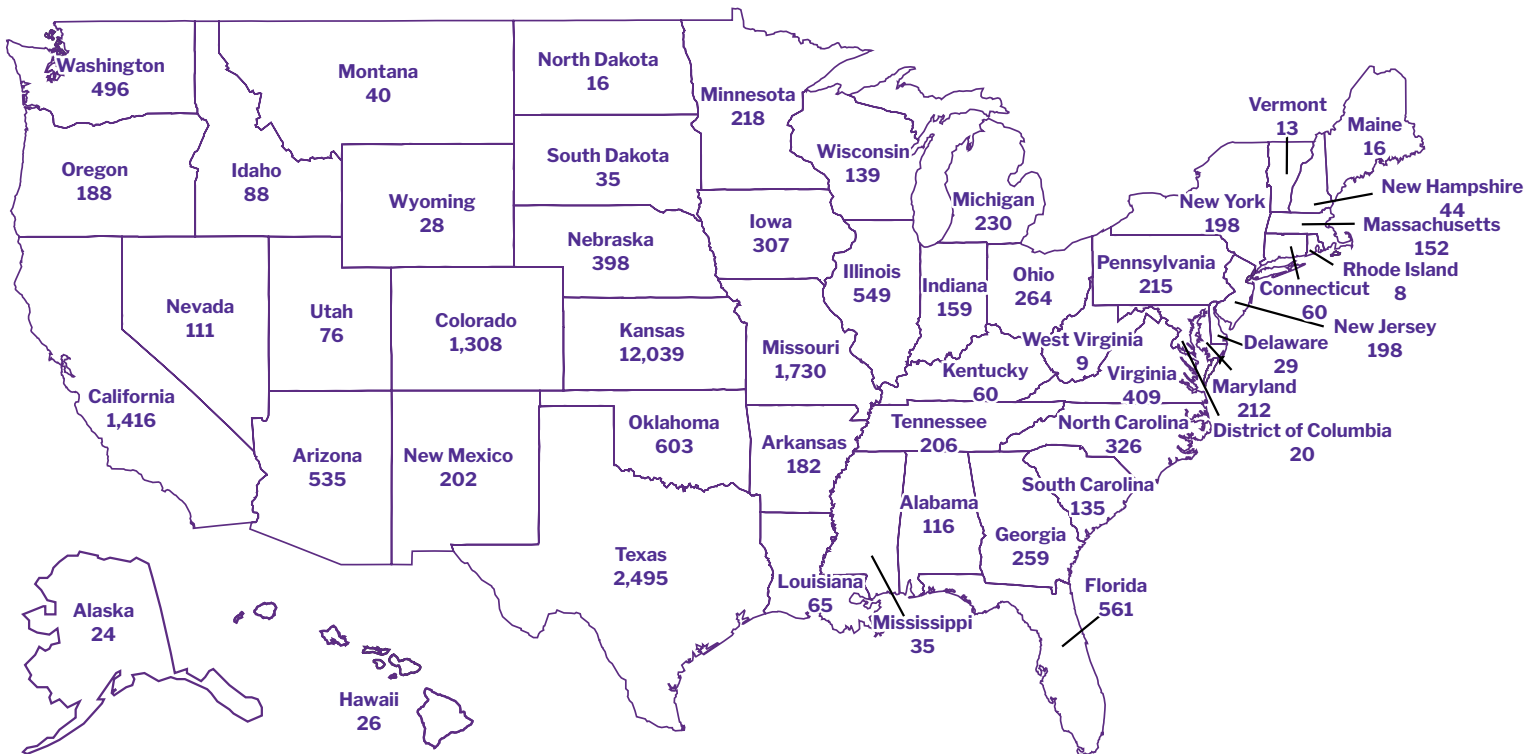

COLLEGE OF ENGINEERING BY COUNTY

Allen	19	Finney	64	Logan	5	Rooks	10
Anderson	29	Ford	58	Lyon	71	Rush	5
Atchison	37	Franklin	68	Marion	57	Russell	21
Barber	4	Geary	51	Marshall	53	Saline	198
Barton	60	Gove	8	McPherson	171	Scott	14
Bourbon	11	Graham	5	Meade	10	Sedgwick	1,613
Brown	35	Grant	4	Miami	155	Seward	21
Butler	240	Gray	14	Mitchell	34	Shawnee	673
Chase	11	Greeley	1	Montgomery	51	Sheridan	5
Chautauqua	3	Greenwood	8	Morris	18	Sherman	16
Cherokee	13	Hamilton	1	Morton	2	Smith	8
Cheyenne	8	Harper	5	Nemaha	131	Stafford	21
Clark	3	Harvey	147	Neosho	38	Stanton	1
Clay	30	Haskell	3	Ness	5	Stevens	6
Cloud	38	Hodgeman	6	Norton	19	Sumner	40
Coffey	59	Jackson	41	Osage	36	Thomas	24
Comanche	2	Jefferson	73	Osborne	12	Trego	1
Cowley	49	Jewell	9	Ottawa	26	Wabaunsee	45
Crawford	39	Johnson	4,612	Pawnee	9	Wallace	4
Decatur	8	Kearny	7	Phillips	17	Washington	26
Dickinson	60	Kingman	17	Pottawatomie	248	Wichita	10
Doniphan	14	Kiowa	6	Pratt	27	Wilson	15
Douglas	297	Labette	15	Rawlins	14	Woodson	14
Edwards	10	Lane	4	Reno	193	Wyandotte	227
Elk	6	Leavenworth	273	Republic	10		
Ellis	60	Lincoln	13	Rice	28		
Ellsworth	21	Linn	17	Riley	885		

TOTAL 12,039

COLLEGE OF ENGINEERING BY STATE & TERRITORY

Alabama	116	Massachusetts	152	Tennessee	206
Alaska	24	Michigan	230	Texas	2,495
Arizona	535	Minnesota	218	Utah	76
Arkansas	182	Mississippi	35	Vermont	13
California	1,416	Missouri	1,730	Virginia	409
Colorado	1,308	Montana	40	Washington	496
Connecticut	60	Nebraska	398	West Virginia	9
Delaware	29	Nevada	111	Wisconsin	139
District of Columbia	20	New Hampshire	44	Wyoming	28
Florida	561	New Jersey	198		
Georgia	259	New Mexico	202		
Hawaii	26	New York	198		
Idaho	88	North Carolina	326		
Illinois	549	North Dakota	16		
Indiana	159	Ohio	264		
Iowa	307	Oklahoma	603		
Kansas	12,039	Oregon	188		
Kentucky	60	Pennsylvania	215		
Louisiana	65	Rhode Island	8		
Maine	16	South Carolina	135		
Maryland	212	South Dakota	35		