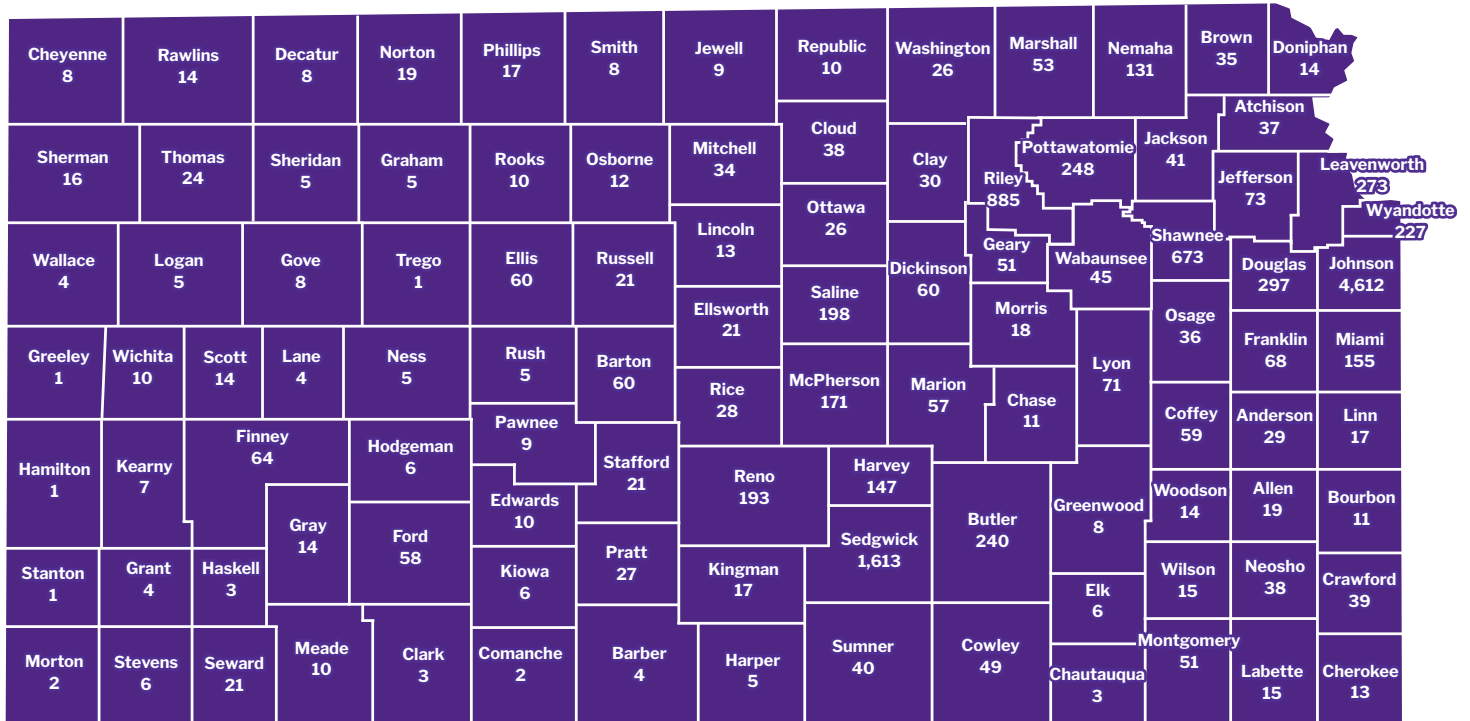

COLLEGE OF ENGINEERING BY COUNTY

Allen	19	Finney	64	Logan	5	Rooks	10
Anderson	29	Ford	58	Lyon	71	Rush	5
Atchison	37	Franklin	68	Marion	57	Russell	21
Barber	4	Geary	51	Marshall	53	Saline	198
Barton	60	Gove	8	McPherson	171	Scott	14
Bourbon	11	Graham	5	Meade	10	Sedgwick	1,613
Brown	35	Grant	4	Miami	155	Seward	21
Butler	240	Gray	14	Mitchell	34	Shawnee	673
Chase	11	Greeley	1	Montgomery	51	Sheridan	5
Chautauqua	3	Greenwood	8	Morris	18	Sherman	16
Cherokee	13	Hamilton	1	Morton	2	Smith	8
Cheyenne	8	Harper	5	Nemaha	131	Stafford	21
Clark	3	Harvey	147	Neosho	38	Stanton	1
Clay	30	Haskell	3	Ness	5	Stevens	6
Cloud	38	Hodgeman	6	Norton	19	Sumner	40
Coffey	59	Jackson	41	Osage	36	Thomas	24
Comanche	2	Jefferson	73	Osborne	12	Trego	1
Cowley	49	Jewell	9	Ottawa	26	Wabaunsee	45
Crawford	39	Johnson	4,612	Pawnee	9	Wallace	4
Decatur	8	Kearny	7	Phillips	17	Washington	26
Dickinson	60	Kingman	17	Pottawatomie	248	Wichita	10
Doniphan	14	Kiowa	6	Pratt	27	Wilson	15
Douglas	297	Labette	15	Rawlins	14	Woodson	14
Edwards	10	Lane	4	Reno	193	Wyandotte	227
Elk	6	Leavenworth	273	Republic	10		
Ellis	60	Lincoln	13	Rice	28		
Ellsworth	21	Linn	17	Riley	885		

TOTAL 12,039

COLLEGE OF ENGINEERING BY STATE & TERRITORY

Alabama	116	Massachusetts	152	Tennessee	206
Alaska	24	Michigan	230	Texas	2,495
Arizona	535	Minnesota	218	Utah	76
Arkansas	182	Mississippi	35	Vermont	13
California	1,416	Missouri	1,730	Virginia	409
Colorado	1,308	Montana	40	Washington	496
Connecticut	60	Nebraska	398	West Virginia	9
Delaware	29	Nevada	111	Wisconsin	139
District of Columbia	20	New Hampshire	44	Wyoming	28
Florida	561	New Jersey	198		
Georgia	259	New Mexico	202		
Hawaii	26	New York	198		
Idaho	88	North Carolina	326		
Illinois	549	North Dakota	16		
Indiana	159	Ohio	264		
Iowa	307	Oklahoma	603		
Kansas	12,039	Oregon	188		
Kentucky	60	Pennsylvania	215		
Louisiana	65	Rhode Island	8		
Maine	16	South Carolina	135		
Maryland	212	South Dakota	35		